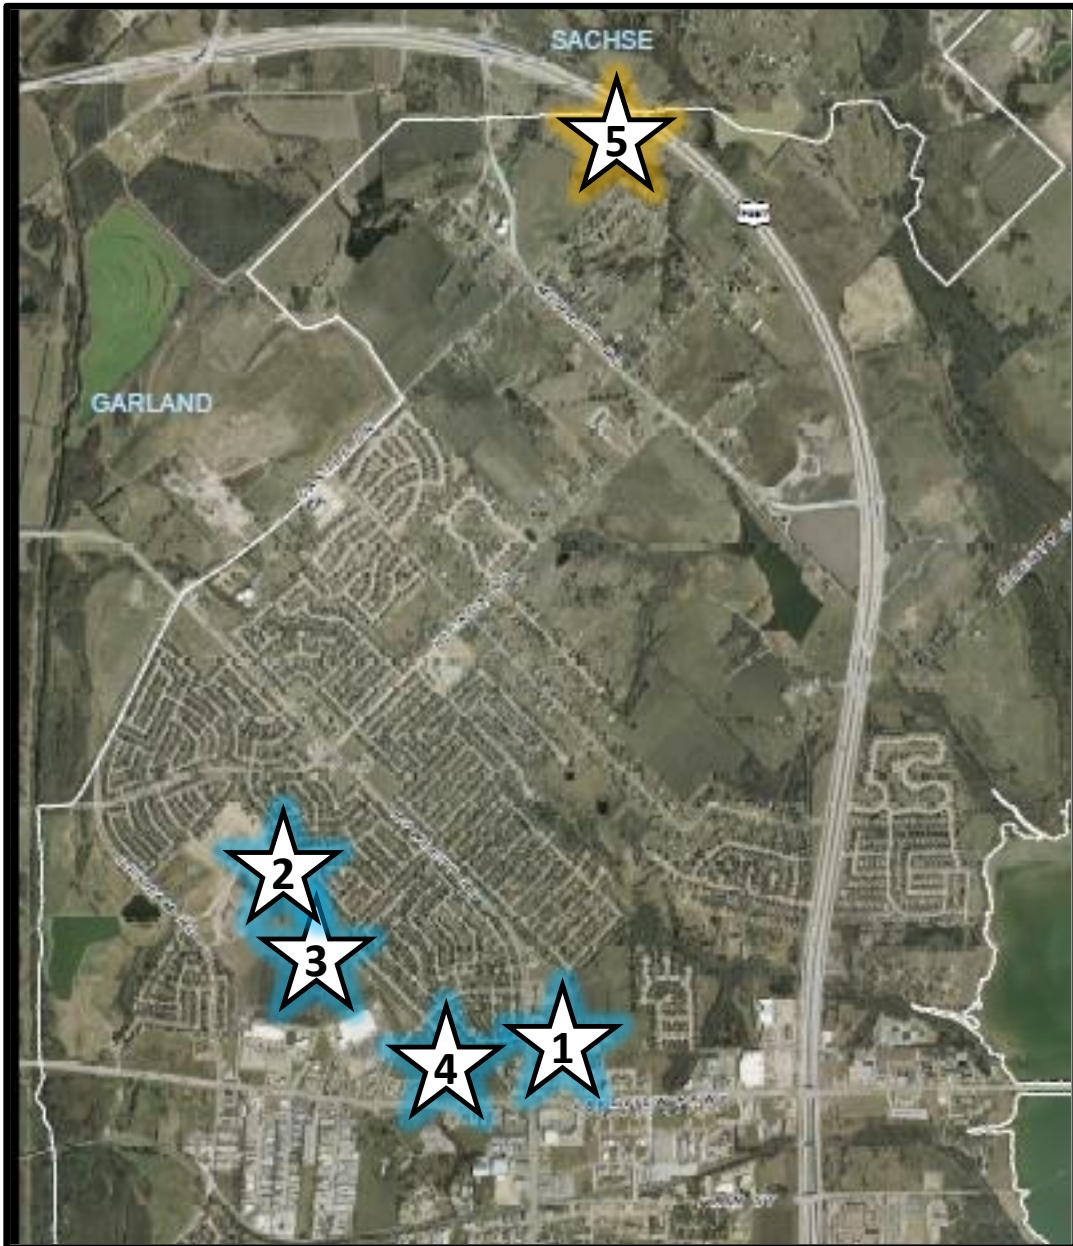

Key

1. Homestead at Liberty Grove
2. East Dallas Church of God
3. Water's Edge Phase II
4. Rowlett Assisted Living
5. QuikTrip
6. Terra Lago
7. Lake Pointe Medical Center Expansion

Key

1. Advance Auto Parts
2. Lakehill Phase II
3. Springfield Commons Phase II
4. Lakeview Parkway Grocery Store
5. Harmony Hills

Key

1. Highpoint Industrial Park
2. Lone Star Storage Expansion
3. DR Horton Title Building
4. Barrett Motors
5. Extra Space Storage
6. Community Connection Church Expansion
7. Village of Rowlett
8. Dairy Queen
9. First United Methodist Church Expansion
10. Creekside Village

Key

1. Lakeview Medical Office
2. Walmart Neighborhood Market
3. Glaser Dental
4. Premier Vet Care
5. The Vineyards
6. Shaffer Plaza