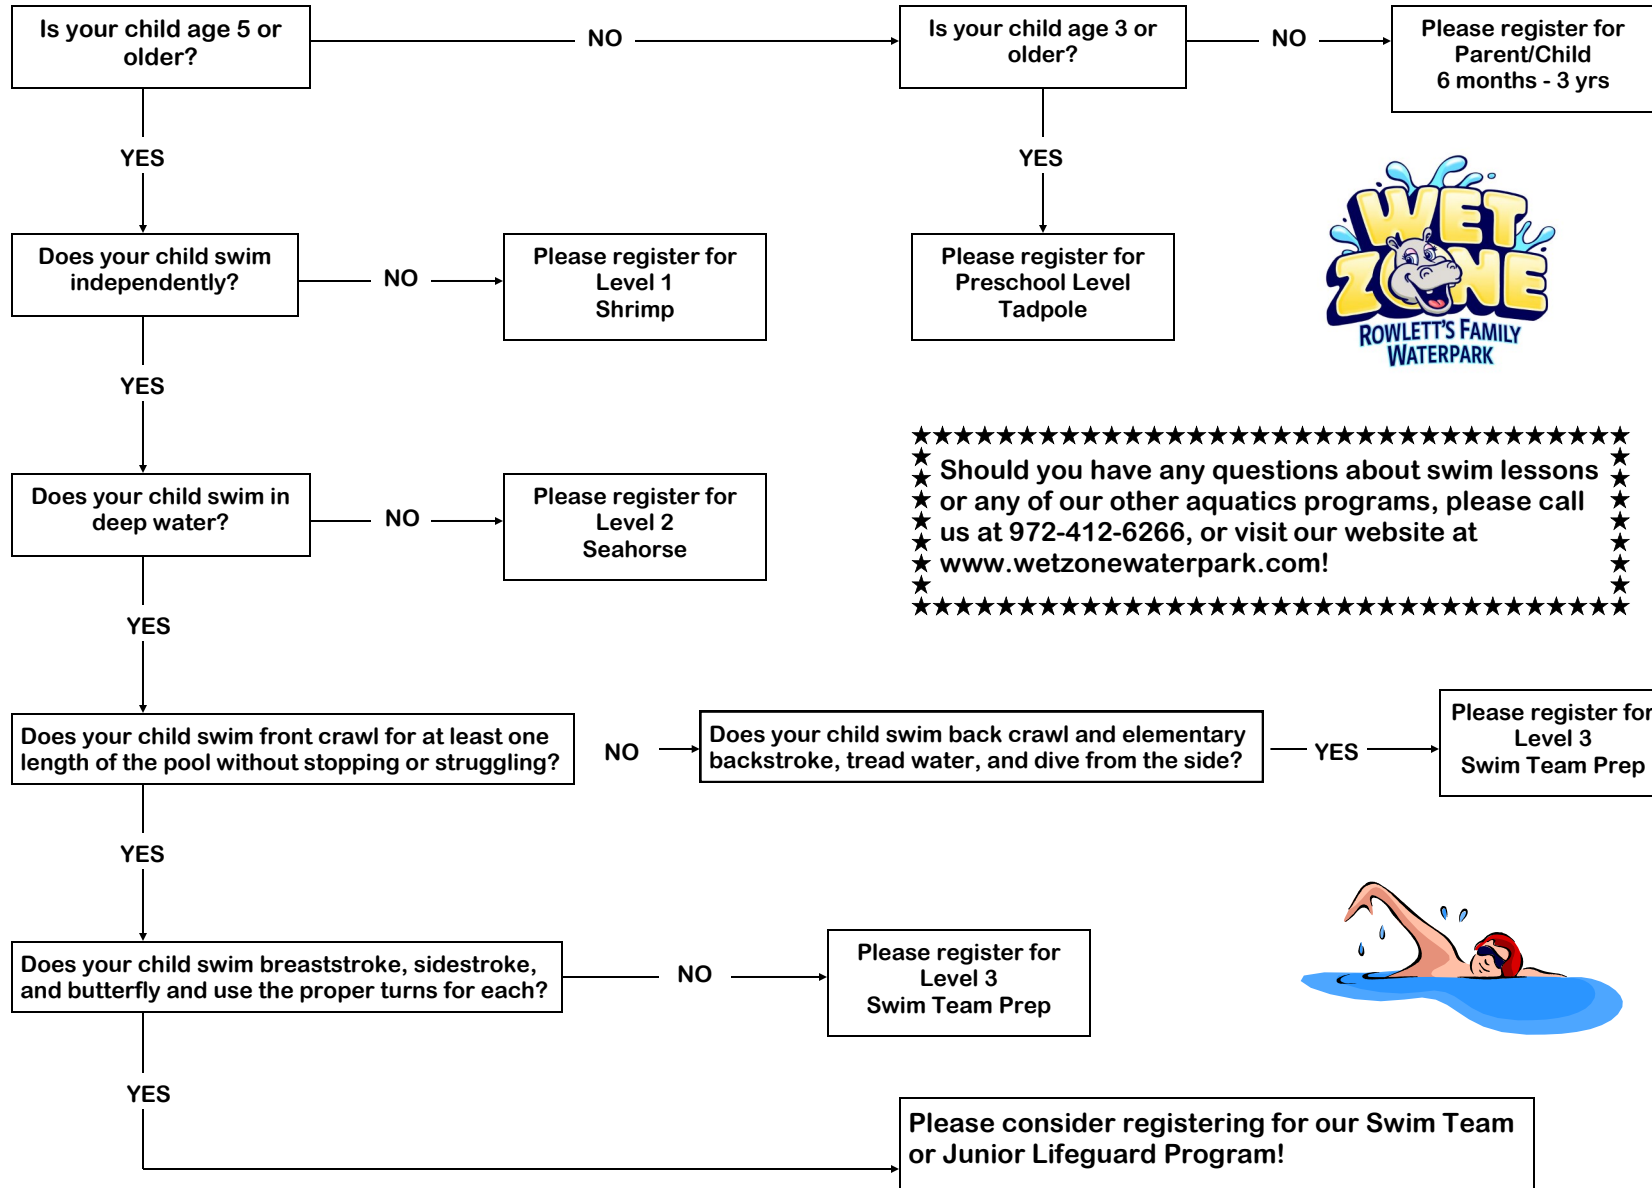

Which group swim class is right for your child?

This chart outlines the critical prerequisite skills that determine class placement. Please follow the chart to identify the class that best matches your child's skills.